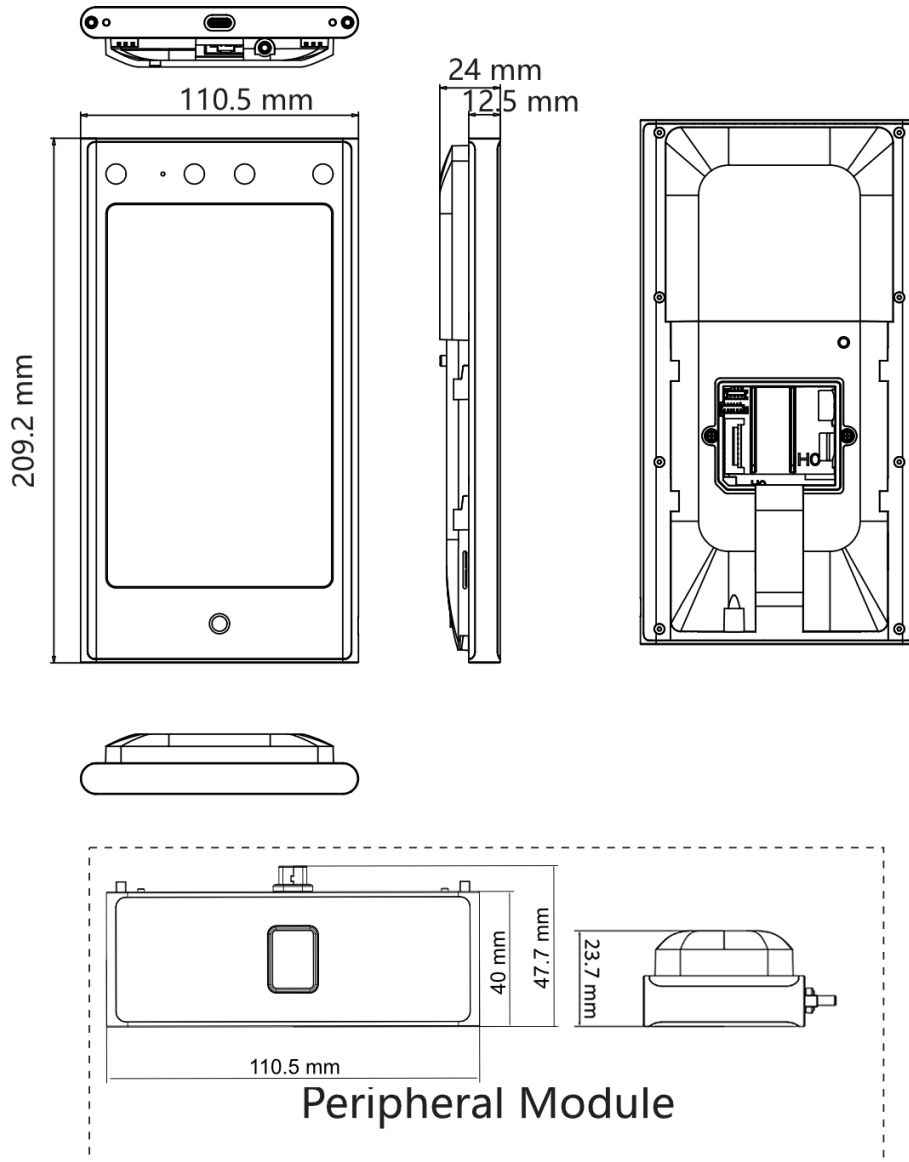

General

Power supply	12 VDC to 24 VDC/2 A
Working temperature	-30 °C to 60 °C (-22 °F to 140 °F)
Working humidity	0 to 90% (no condensing)
Dimensions	110.5 mm × 209.2 mm × 24 mm (4.35" × 8.24" × 0.94")
Protective level	IP65
Language	English, Spanish (South America), Arabic, Thai, Indonesian, Russian, Vietnamese, Portuguese (Brazil), Japanese, Korean

▪ Available Model

DS-K1T673TDWX

▪ Dimension

*Notes: External modules are of same dimension. Here takes the fingerprint module as an example.