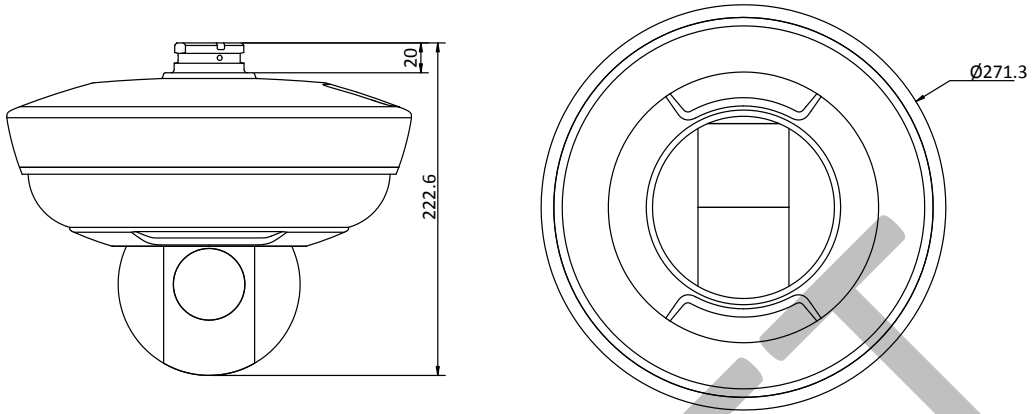

Weight

Approx. 3.2 kg (7.05 lb)

Available Model

DS-2PT5326IZ-DE (5-50 mm)(4 mm), 12 VDC & PoE+

Dimensions

Unit:mm

DRAFT