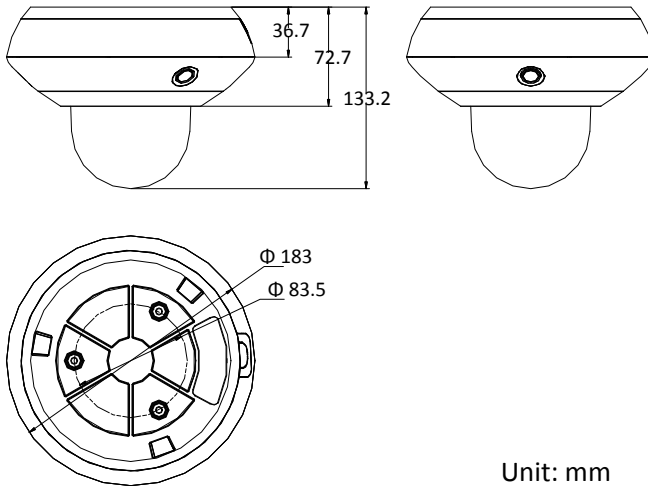

Order Model

DS-2PT3326IZ-DE3 (2.8-12mm), 12 VDC & PoE+

Dimensions

Unit: mm

Accessories

DS-1294ZJ-TRL

Wall Mounting Bracket

DS-1271ZJ-PT10

Pendant Mounting Bracket

Distributed by