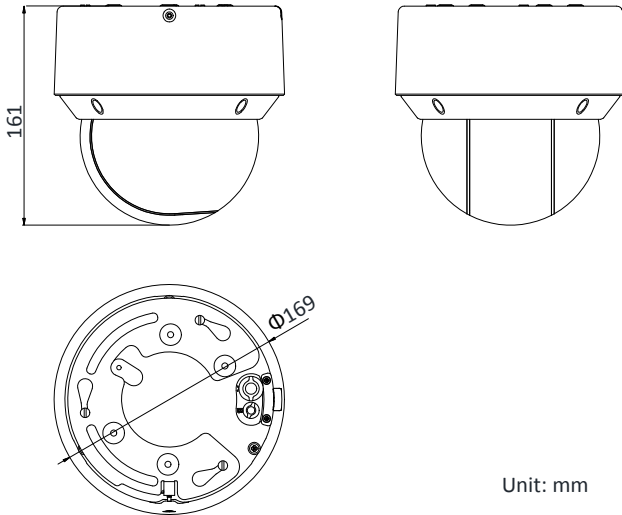

Protection Level	IP66 Standard; TVS 6000V Lightning Protection, Surge Protection and Voltage Transient Protection
Material	
Dimensions(mm)	Φ 266.6 mm × 435 mm (Φ 10.50" × 17.13")
Weight	Approx. 8 kg (17.64 lb)

Order Model

DS-2DF8225IH-AEL(W) 24 VAC &Hi-PoE

Dimensions Order Model