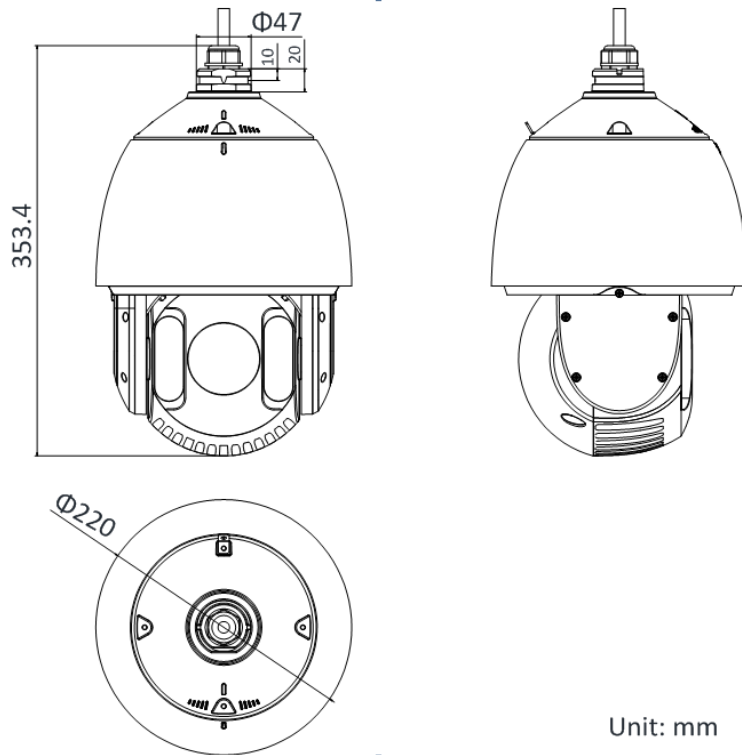

objects within its field of view. It is calculated based on the camera sensor specification and the criteria given by EN 62676-4: 2015.

DORI	Detect	Observe	Recognize	Identify
Definition	25 px/m	63 px/m	125 px/m	250 px/m
Distance (Tele)	3060.0 m (10039.4 ft)	1214.3 m (3983.9 ft)	612.0 m (2007.9 ft)	306.0 m (1004.0ft)

▪ **Dimension**

▪ **Accessory**

▪ **Optional**