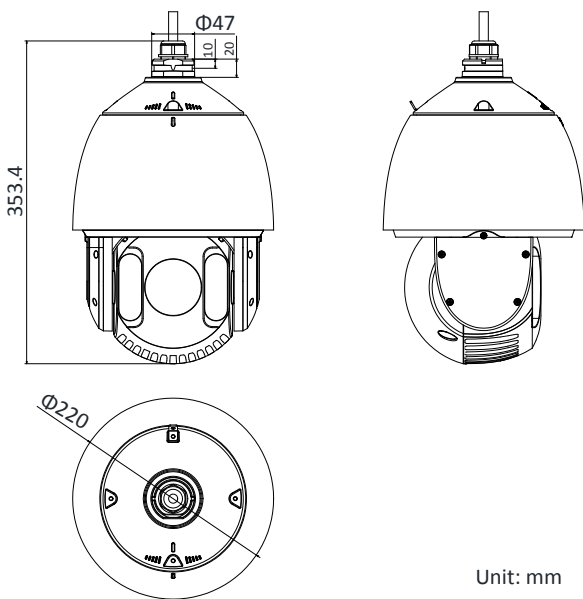

DORI

The DORI (detect, observe, recognize, identify) distance gives the general idea of the camera ability to distinguish persons or objects within its field of view.

It is calculated based on the camera sensor specification and the criteria given by EN 62676-4: 2015.

DORI	Detect	Observe	Recognize	Identify
Definition	25 px/m	63 px/m	125 px/m	250 px/m
Distance (Tele)	2241.7 m (7354.5 ft)	889.6 m (2918.5 ft)	448.3 m (1470.9 ft)	224.2 m (735.5 ft)

Order Model

DS-2DE7242IW-AE

Dimensions