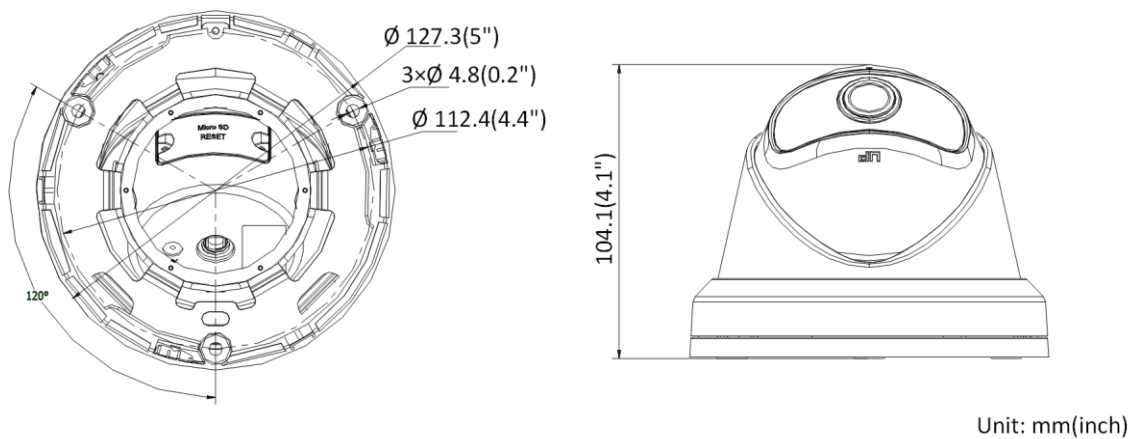

Safety	UL 60950-1, IEC 60950-1:2005 + Am 1:2009 + Am 2:2013, EN 60950-1:2005 + Am 1:2009 + Am 2:2013, IS 13252(Part 1):2010+A1:2013+A2:2015, IEC/EN 60950-1
Chemistry	2011/65/EU, 2012/19/EU, Regulation (EC) No 1907/2006

* Listed resolutions are only selectable options. It does not mean that all streams can work at their maximum resolution at the same time.

Available Model

DS-2CD2345GOP-I (1.68 mm)

Dimension

Accessory